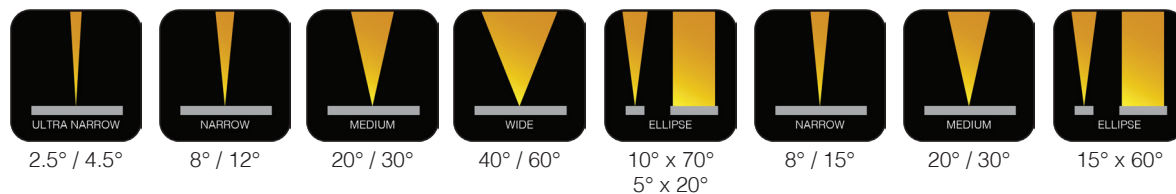

## Illumination

## Control

## Optical Performance

White / Single Colour

RGBW Quad

## Dimensions