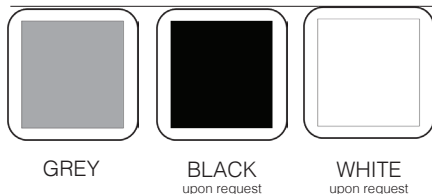

KOSMOS L

Elegant High Powered Spotlight

Key Features

75W Single Colour / 100W RGBW

220-240VAC

CREE LEDs
RGBW Quad Chip
Single Colour

80,000 hr life

DMX 512 Control
DALI - Single Colour Only

Illumination

Control

Classification & Certifications

Optical Performance

White / Single Colour

RGBW Quad

Finishes

light
different