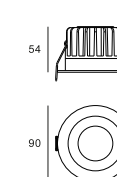

SPLASH

IP67

SPLASH		010189A01
Power		8W/10W
Beam angle		15°/23°/36°/45°/60°
Color temperature		2700K/3000K/3500K/4000K/5000K
Light efficiency		74lm/W
Color rendering index		≥90
Operating temperature		-25-+50
Rated life hours		35,000-50,000H
LED chip		COB

SPLASH		010189A02
Power		12W/15W
Beam angle		15°/23°/36°/45°/60°
Color temperature		2700K/3000K/3500K/4000K/5000K
Light efficiency		70lm/W
Color rendering index		≥90
Operating temperature		-25-+50
Rated life hours		35,000-50,000H
LED chip		COB

SPLASH		010189B02
Power		12W/15W
Beam angle		15°/23°/36°/45°/60°
Color temperature		2700K/3000K/3500K/4000K/5000K
Light efficiency		70lm/W
Color rendering index		≥90
Operating temperature		-25-+50
Rated life hours		35,000-50,000H
LED chip		COB

OPTIONS

1	NO DIM
2	DIM 1-10V
3	DIM DALI
4	TRIAC

010189A01

010189A02

010189B02