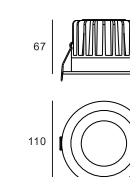

SPLASH

IP67

SPLASH		010189A01
Power		8W/10W
Beam angle		15°/23°/36°/45°/60°
Color temperature		2700K/3000K/3500K/4000K/5000K
Light efficiency		74lm/W
Color rendering index		≥90
Operating temperature		-25-+50
Rated life hours		35,000-50,000H
LED chip		COB

SPLASH		010189A02
Power		12W/15W
Beam angle		15°/23°/36°/45°/60°
Color temperature		2700K/3000K/3500K/4000K/5000K
Light efficiency		70lm/W
Color rendering index		≥90
Operating temperature		-25-+50
Rated life hours		35,000-50,000H
LED chip		COB

SPLASH		010189B02
Power		12W/15W
Beam angle		15°/23°/36°/45°/60°
Color temperature		2700K/3000K/3500K/4000K/5000K
Light efficiency		70lm/W
Color rendering index		≥90
Operating temperature		-25-+50
Rated life hours		35,000-50,000H
LED chip		COB

OPTIONS

1	NO DIM
2	DIM 1-10V
3	DIM DALI
4	TRIAC

010189A01

010189A02

010189B02