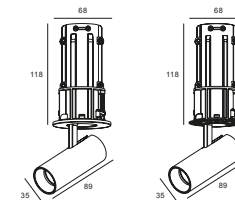

SMART MINI

SMART MINI	01.215A01000
Power	8W
Beam angle	21°/27°/37°
Color temperature	2700K/3000K/3500K/4000K/2700K-6000K
Light efficiency	74lm/W
Color rendering index	≥90
Operating temperature	-25~50
Rated life hours	35,000-50,000H LM80
LED chip	COB

white

black

chrome

OPTIONS

1	Non-DIM
2	TRIAC
3	0/1-10V
4	DALI
5	BLE
6	ZIGBEE

COLOUR | BK ■ WH □ CR ■ | MATERIAL | AL