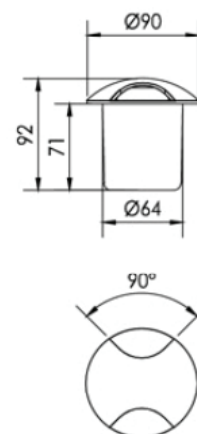

Illumination

Classification & Certifications

Dimensions