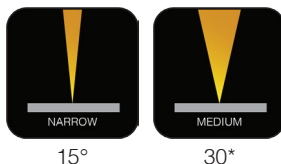

### Key Features

1.5W / 3W  
24VDC

CREE LEDs  
Single Colour  
IP66  
Multiple Optic Availibility

### Illumination

### Optical Performance

White / Single Colour