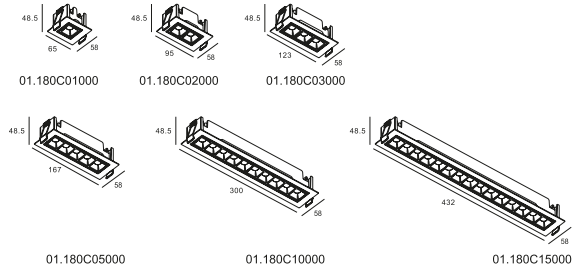

Voltage Adjustable 110*45mm UGR<19 Adjustable

LATTICE ADJUSTABLE		01.180C05000
Power		10W
Beam angle		22°/36°/45°
Color temperature		2700K/3000K/3500K/4000K/2700K-6000K
Light efficiency		73lm/W
Color rendering index		≥90
Operating temperature		-25~50°C
Rated life hours		35,000-50,000H LM80
LED chip		SMD

Tunable white Voltage Adjustable 155*45mm UGR<19 Adjustable

COLOUR | BK ■ WH □ | MATERIAL | AL | ABS+PC |

OPTIONS

- 1 Non-DIM
- 2 TRIAC
- 3 0/1-10V
- 4 DALI
- 5 BLE
- 6 ZIGBEE

ACCESSORIES

- FROSTED LENS
- SQUARE SPREAD LENS
- RECTANGLE SPREAD LENS