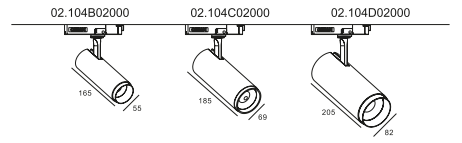

OPTIONS

1	Non-DIM
2	TRIAC
3	0/1-10V
4	DALI

SUITABLE TRACK SYSTEM

1	3-CIRCUITS DALI
2	1-CIRCUITS DALI
3	3-CIRCUITS
4	1-CIRCUIT