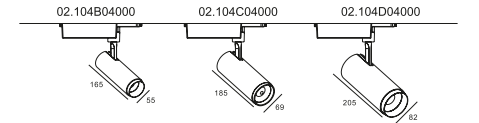

COLOUR | BK ■ WH □ | MATERIAL | AL