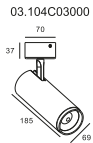

COLOUR | BK ■ WH □ | MATERIAL | AL