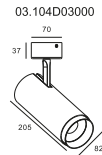

COLOUR | BK ■ WH □ | MATERIAL | AL