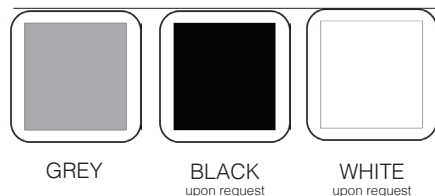

KOSMOS S

Elegant Small Spotlight

Key Features

20W Single Colour / 30W RGBW

24VDC - Remote Driver Required

CREE LEDs
RGBW Quad Chip
Single Colour

80,000 hr life

DMX 512 Control
DALI - Single Colour Only

Illumination

Control

Classification & Certifications

Optical Performance

White / Single Colour

RGBW Quad

Finishes

light
different