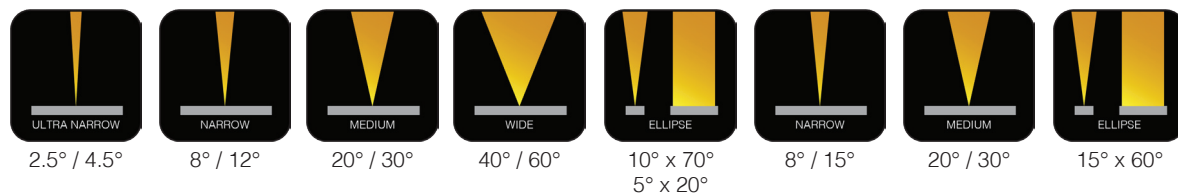

KOSMOS S

Elegant Small Spotlight

Key Features

20W Single Colour / 30W RGBW

24VDC - Remote Driver Required

CREE LEDs
RGBW Quad Chip
Single Colour

80,000 hr life

DMX 512 Control
DALI - Single Colour Only

Illumination

Control

Classification & Certifications

Optical Performance

White / Single Colour

RGBW Quad

Finishes

light
different

Dimensions