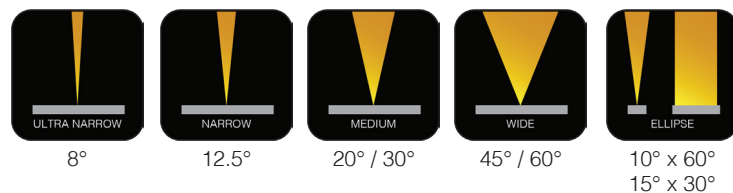

### Key Features

3.5W / 6W  
240VAC

CREE LEDs  
Single Colour  
IP66  
Multiple Optic Availibility

### Illumination

### Optical Performance

White / Single Colour