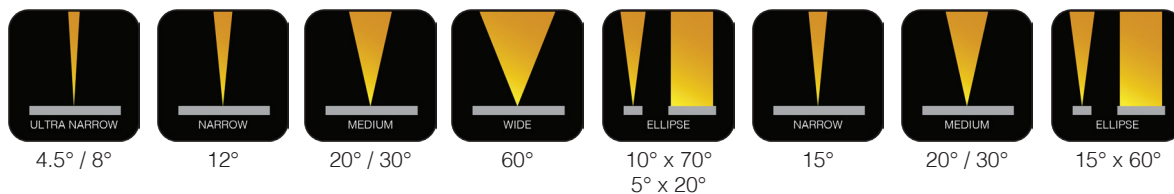

GHOST XS

Small Adjustable Inground Luminaire

Key Features

Low Powered 10W

24VDC

OSRAM & CREE LEDs

RGBW Quad Chip

Single Colour / RGBW / RGBA

IP68

DMX 512 Control

Stainless Steel & Plastic Construction

Multiplane Adjustment

15° / -5° & +-25°

Illumination

Control

Classification & Certifications

Optical Performance

White / Single Colour / RGBW / RGBA

RGBW Quad

Finishes

SILVER

light
different

Adjustment

Dimensions