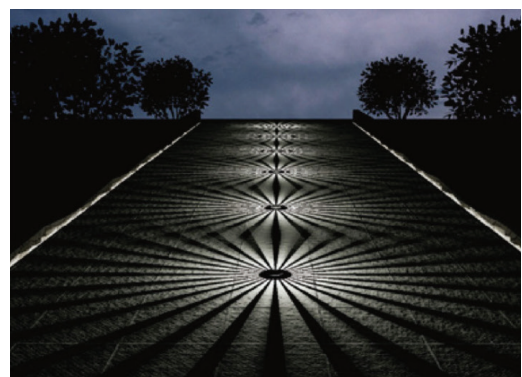

Dimensions