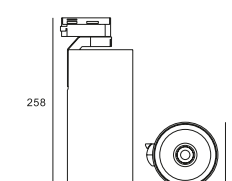

TIGRA	020107A03
Power	42W/50W
Beam angle	12°/23°/36°/60°
Color temperature	2700K/3000K/3500K/4000K/5000K
Light efficiency	84lm/W
Color rendering index	≥90
Operating temperature	-25-+50
Rated life hours	35,000-50,000H
LED chip	COB

black

white

OPTIONS

1	NO DIM
2	DIM 1-10V
3	DIM DALI
4	TRIAC