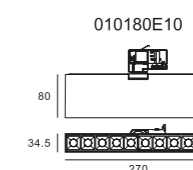

ACCESSORIES

COLOUR | BK ■ WH □ | MATERIAL | AL | ABS+PC |