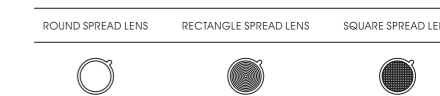

ACCESSORIES

COLOUR | BK ■ WH □ | MATERIAL | AL | ABS+PC |