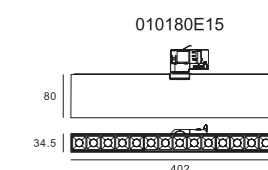

ACCESSORIES

COLOUR | BK ■ WH □ | MATERIAL | AL | ABS+PC |