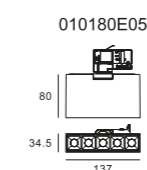

ACCESSORIES

COLOUR | BK ■ WH □ | MATERIAL | AL | ABS+PC |