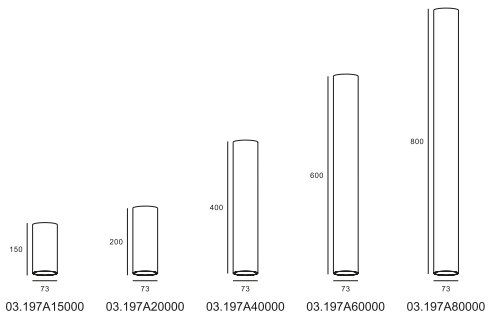

OPTIONS

1	Non-DIM
2	TRIAC
3	0/1-10V
4	DALI
5	BLE
6	ZIGBEE

COLOUR | BK ■ WH □ | MATERIAL | AL