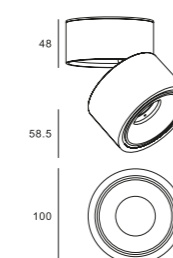

JOEY	010005A01
Power	10W/12W
Beam angle	23°
Color temperature	2700K/3000K/3500K/4000K/5000K
Light efficiency	79lm/W
Color rendering index	≥90
Operating temperature	-25-+50
Rated life hours	35,000-50,000H
LED chip	COB

OPTIONS

1	NO DIM
2	TRIAC

JOEY