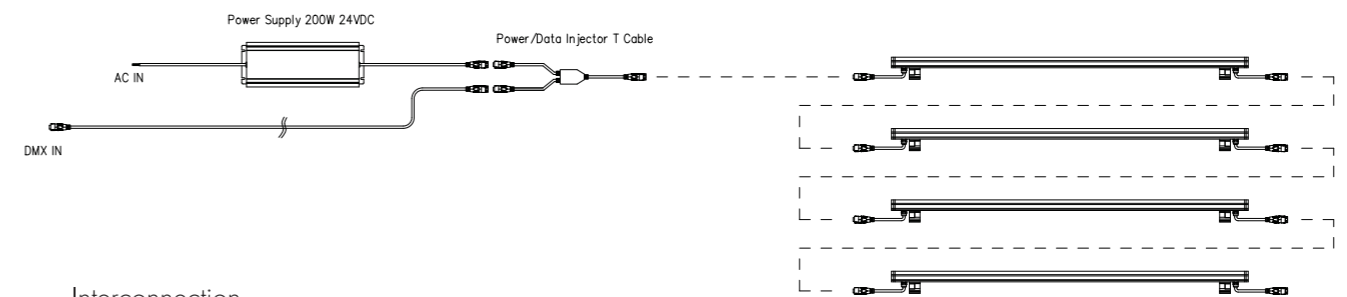

Control

Protocol	ON/OFF	DMX512	0-10V/DAI dimming
Pixels	1 channel per fixture		
Addressing options	Manual addressing		

Physical

Housing Material	Aluminium	Mounting Options	Surface mount
Finish	Black/White/Silver	Luminaire Connection	5PIN cable with screw lock connector for DC and DMX
Lens	4mm Toughened Glass		2PIN cable with screw lock connector for DC

Flood

FWHM 40° FWHM 60° FWHM 85°

Accent/Spot

FWHM 10° FWHM 15° FWHM 20° FWHM 30°

Wiring Diagram

Interconnection

Maximum Run Lengths

	24W per meter	36W per meter
24VDC	up to 6meter	up to 4meter