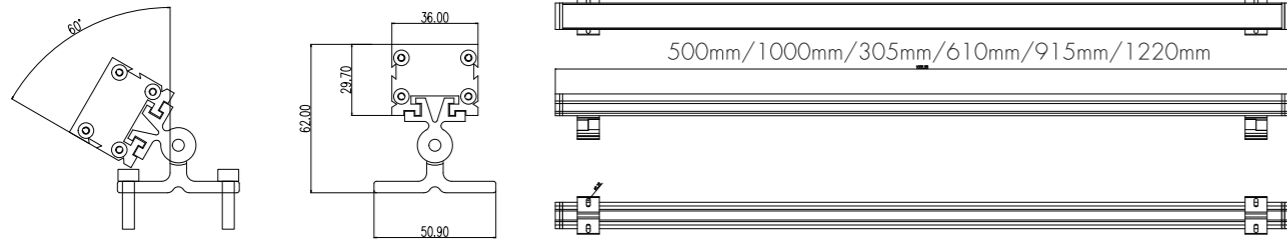

Slim for narrow space

This washer is a high performance linear LED luminaire designed for grazing or flood lighting exterior facade with white color.

36mm wide
White color

CD Linear M - W36 Series

Length

305mm 610mm 915mm 1220mm 500mm 1000mm

Dimension

±60° Tilt

Ordering Information

Product	Width	Length	LED QTY	LED Color
W	36	100	24	01
LED Washer	36mm Wide	030 305mm 060 610mm 090 915mm 120 1220mm 050 500mm 100 1000mm	06 LEDs 12 LEDs 18 LEDs 24 LEDs 12 LEDs 24 LEDs	01 White

W361002401

Colors

LED

LED Source	CREE XPE2
LED QTY	24pcs
Beam Angle	10°, 15°, 20°, 30°, 40°, 60°, 85°, 10°*32°, 10°*38°, 10°*45°, 10°*60°, 15°*45°, 15°*60°, 30°*60°

Electrical

Input voltage	24VDC
Power consumption	36W