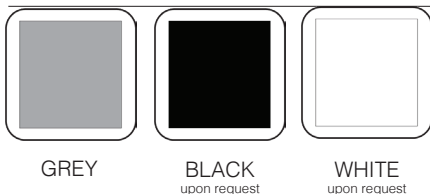

KOSMOS XL

Elegant High Powered Spotlight

Key Features

120W Single Colour / 200W RGBW

220-240VAC

CREE LEDs
RGBW Quad Chip
Single Colour / RGBW / RGBA

80,000 hr life

DMX 512 Control
DALI - Single Colour Only

Illumination

Control

Classification & Certifications

Optical Performance

White / Single Colour

RGBW Quad

Finishes

light
different

Dimensions