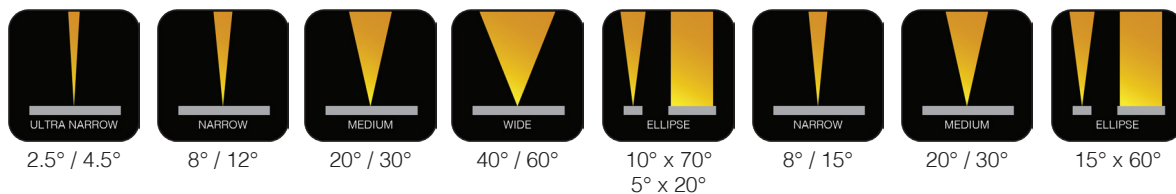

KOSMOS XL

Elegant High Powered Spotlight

Key Features

120W Single Colour / 200W RGBW

220-240VAC

CREE LEDs
RGBW Quad Chip
Single Colour / RGBW / RGBA

80,000 hr life

DMX 512 Control
DALI - Single Colour Only

Illumination

Control

Classification & Certifications

Optical Performance

White / Single Colour

RGBW Quad

Finishes

light
different

Dimensions