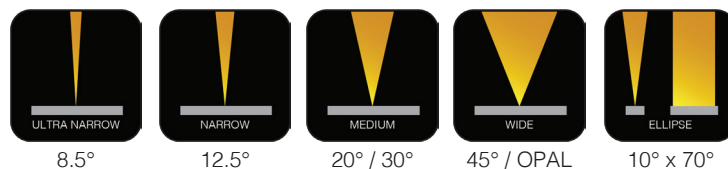

IP67

DMX 512 Control

Stainless Steel & Plastic Construction

Illumination

Control

Classification & Certifications

Optical Performance

White / Single Colour

RGBW Quad

Finishes

Stainless
Steel

light
different

Dimensions