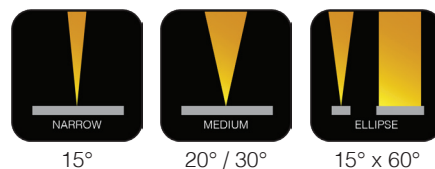

ECHO L

Compact Inground Luminaire

Key Features

Low Powered 4W

24VDC

CREE LEDs

RGBW Quad Chip

Single Colour

IP67

DMX 512 Control

Stainless Steel & Plastic Construction

Illumination

Control

Classification & Certifications

Optical Performance

White / Single Colour

RGBW Quad

Finishes

Stainless
Steel

light
different

Dimensions