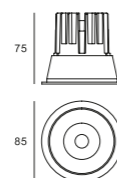

TRACE

TRACE	010177A
Power	8W/10W
Beam angle	15°/23°/36°/60°
Color temperature	2700K/3000K/3500K/4000K/5000K
Light efficiency	84lm/W
Color rendering index	≥90
Operating temperature	-25-+50
Rated life hours	35,000-50,000H
LED chip	COB

OPTIONS

1	NO DIM
2	DIM 1-10V
3	DIM DALI
4	TRIAC

COLOUR | WH+GD WH+RG WH+CR WH+GB WH+SLV WH+BK BK BK+GD BK+RG BK+CR BK+GB BK+SLV BK+WH WH MATERIAL | AL