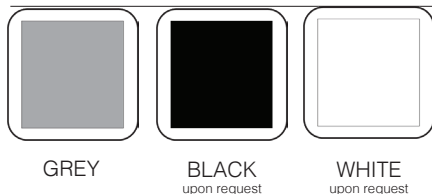

KOSMOS XS

Elegant Small Spotlight

Key Features

10W Single Colour / 8W RGBW

24VDC - Remote Driver Required

CREE LEDs
RGBW Quad Chip
Single Colour

80,000 hr life

DMX 512 Control
DALI - Single Colour Only

Illumination

Control

Classification & Certifications

Optical Performance

White / Single Colour

RGBW Quad

Finishes

light
different

Dimensions