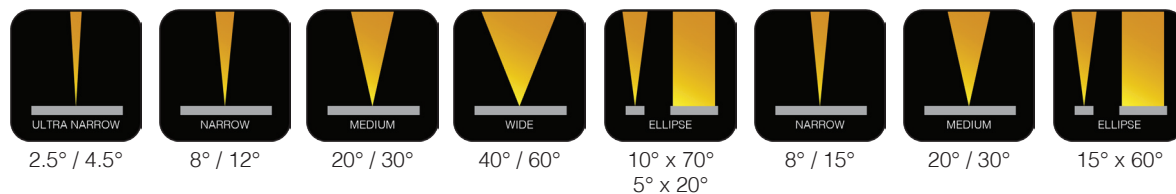

KOSMOS XS

Elegant Small Spotlight

Key Features

10W Single Colour / 8W RGBW

24VDC - Remote Driver Required

CREE LEDs
RGBW Quad Chip
Single Colour

80,000 hr life

DMX 512 Control
DALI - Single Colour Only

Illumination

Control

Classification & Certifications

Optical Performance

White / Single Colour

RGBW Quad

Finishes

light
different

Dimensions