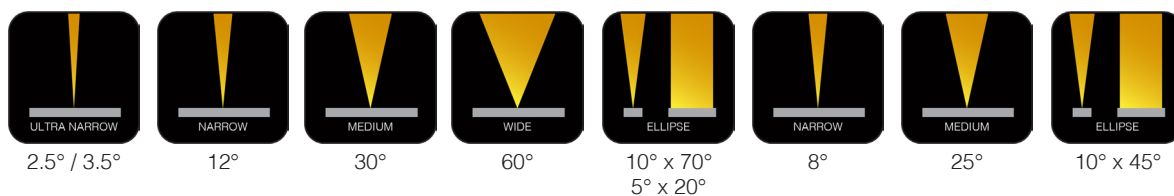

80,000 hr life

DMX 512 Control

Illumination

Control

Classification & Certifications

Optical Performance

White / Single Colour / RGBW / RGBA

RGBW Quad

Finishes

light
different

Accessories

Glare Shield

Dimensions

Standard

With Glare Shield