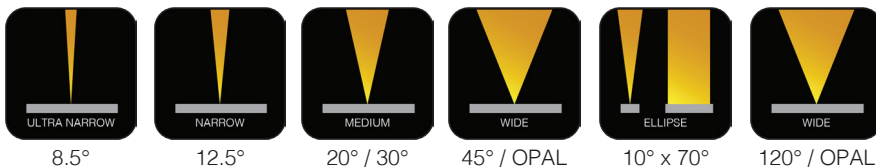

ECHO M

Compact Inground Luminaire

Key Features

Low Powered 1.5W

24VDC

CREE LEDs

RGBW Quad Chip

Single Colour

IP67

DMX 512 Control

Stainless Steel Construction

Illumination

Control

Classification & Certifications

Optical Performance

White / Single Colour

RGBW Quad

Finishes

Stainless
Steel

Dimensions