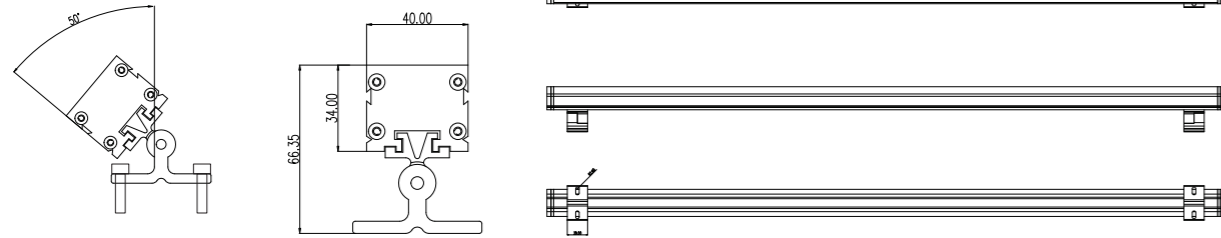

CD Linear M - W40 Series

Length

305mm 610mm 915mm 1220mm 500mm
1000mm

Beam angle

It can deliver high efficiency light output and uniform beam with professional lens.

RGBW 4 in 1 color:

28°*52°/22°/25°/38°/45°/55°

Dimension

± 50° Tilt

Ordering Information

Product	Width	Length	LED QTY	LED Color
W	40	100	24	04
LED Washer	40mm Wide	030 305mm 060 610mm 090 915mm 120 1220mm 050 500mm 100 1000mm	06 LEDs 12 LEDs 18 LEDs 24 LEDs 12 LEDs 24 LEDs	04 RGBW