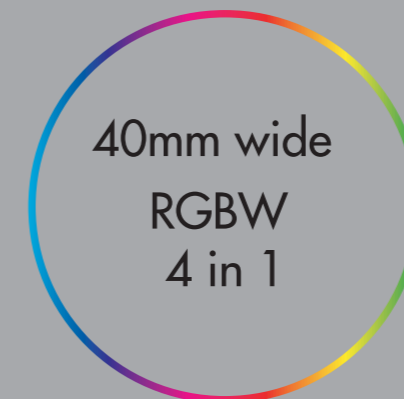

CD Linear M - W40 Series

Length

305mm 610mm 915mm 1220mm 500mm
1000mm

Beam angle

It can deliver high efficiency light output and uniform beam with professional lens.

RGBW 4 in 1 color:

28°*52°/22°/25°/38°/45°/55°

Dimension

± 50° Tilt

Ordering Information

Product	Width	Length	LED QTY	LED Color
W	40	100	24	04
LED Washer	40mm Wide	030 305mm 060 610mm 090 915mm 120 1220mm 050 500mm 100 1000mm	06 LEDs 12 LEDs 18 LEDs 24 LEDs 12 LEDs 24 LEDs	04 RGBW

W401002404

Colors

RGBW 4 in 1

LED

LED Source	CREE CLQ6A
LED QTY	24pcs
Beam Angle	28°*52°/22°/25°/38°/45°/55°

Electrical

Input voltage	24VDC
power consumption	36W

Control