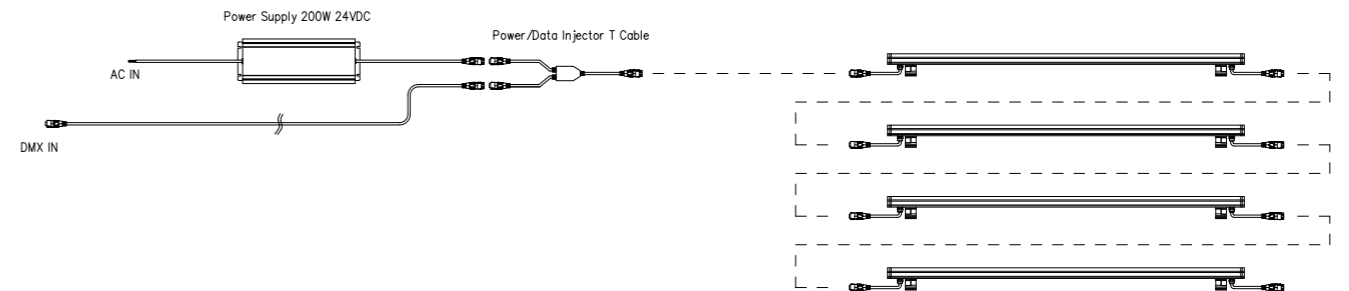

FWHM25°

FWHM38°

FWHM45°

FWHM55°

Wiring Diagram

Interconnection

Maximim Run Lengths

36W per meter	
24VDC	up to 4meter