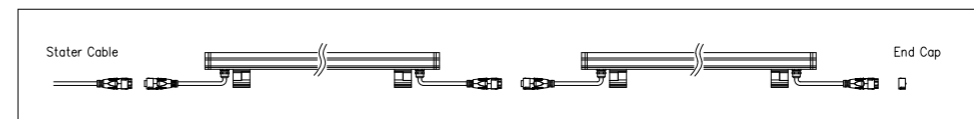

FWHM25°

FWHM38°

FWHM45°

FWHM55°

Wiring Diagram

Interconnection

Maximim Run Lengths

36W per meter	
24VDC	up to 4meter