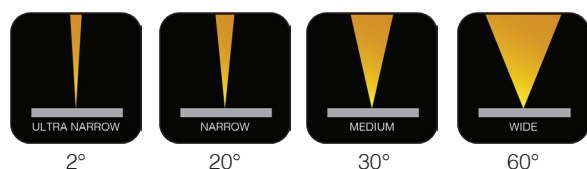

SIDEWINDER IV

Multi-beam Effect Illuminator

Key Features

20W
24VDC

CREE LEDs
Single Colour
RGBW
IP65
360° Multi beam output
DMX onboard
Remote Driver (DALI)

Illumination

Classification & Certifications

Optical Performance

White / Single Colour

Finishes

Dimensions