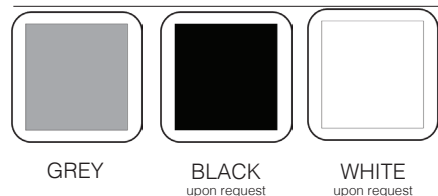

SIDEWINDER IV

Multi-beam Effect Illuminator

Key Features

20W
24VDC

CREE LEDs
Single Colour
RGBW
IP65
360° Multi beam output
DMX onboard
Remote Driver (DALI)

Illumination

Classification & Certifications

Optical Performance

White / Single Colour

Finishes

Dimensions