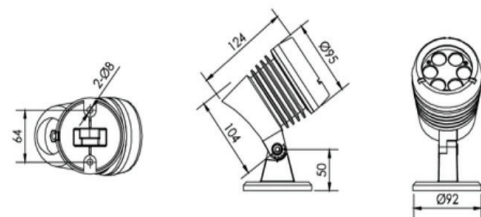

PICCOLO L

Compact Spot Light

Key Features

7W / 11W / 16W
240VAC

CREE LEDs
Single Colour
IP66
Multiple Optic Availibility

Illumination

Classification & Certifications

Optical Performance

White / Single Colour

Finishes

Dimensions

Garden Spike Accessory