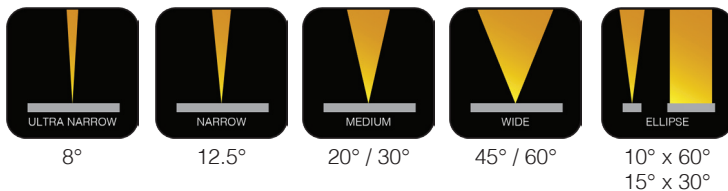

PICCOLO L

Compact Spot Light

Key Features

7W / 11W / 16W
240VAC

CREE LEDs
Single Colour
IP66
Multiple Optic Availibility

Illumination

Classification & Certifications

Optical Performance

White / Single Colour

Finishes

Dimensions

Garden Spike Accessory