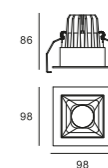

TRELLIS L

- shiny silver
- rose gold
- gold
- matt black
- matt white

OPTIONS

1	NO DIM
2	DIM 1-10V
3	DIM DALI
4	TRIAC

TRELLIS L

010011A01

Power	10W
Beam angle	15°/30°/45°
Color temperature	2700K/3000K/3500K/4000K/5000K
Light efficiency	>85lm/W
Color rendering index	≥90
Operating temperature	-25-+50
Rated life hours	35,000-50,000H
LED chip	COB

TRELLIS L

010011A02

Power	20W
Beam angle	15°/30°/45°
Color temperature	2700K/3000K/3500K/4000K/5000K
Light efficiency	>85lm/W
Color rendering index	≥90
Operating temperature	-25-+50
Rated life hours	35,000-50,000H
LED chip	COB

TRELLIS L

010011A03

Power	30W
Beam angle	15°/30°/45°
Color temperature	2700K/3000K/3500K/4000K/5000K
Light efficiency	>85lm/W
Color rendering index	≥90
Operating temperature	-25-+50
Rated life hours	35,000-50,000H
LED chip	COB

ACCESSORIES

010011A01

010011A02

010011A03

COLOUR | BK ■ WH □ | MATERIAL | AL