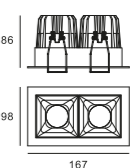

TRELLIS L

- shiny silver
- rose gold
- gold
- matt black
- matt white

OPTIONS

1	NO DIM
2	DIM 1-10V
3	DIM DALI
4	TRIAC

TRELLIS L

010011A01

Power	10W
Beam angle	15°/30°/45°
Color temperature	2700K/3000K/3500K/4000K/5000K
Light efficiency	>85lm/W
Color rendering index	≥90
Operating temperature	-25-+50
Rated life hours	35,000-50,000H
LED chip	COB

TRELLIS L

010011A02

Power	20W
Beam angle	15°/30°/45°
Color temperature	2700K/3000K/3500K/4000K/5000K
Light efficiency	>85lm/W
Color rendering index	≥90
Operating temperature	-25-+50
Rated life hours	35,000-50,000H
LED chip	COB

TRELLIS L

010011A03

Power	30W
Beam angle	15°/30°/45°
Color temperature	2700K/3000K/3500K/4000K/5000K
Light efficiency	>85lm/W
Color rendering index	≥90
Operating temperature	-25-+50
Rated life hours	35,000-50,000H
LED chip	COB

ACCESSORIES

010011A01

010011A02

010011A03

COLOUR | BK ■ WH □ | MATERIAL | AL