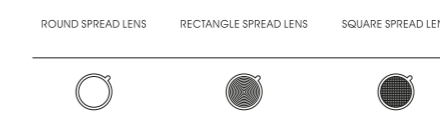

ACCESSORIES