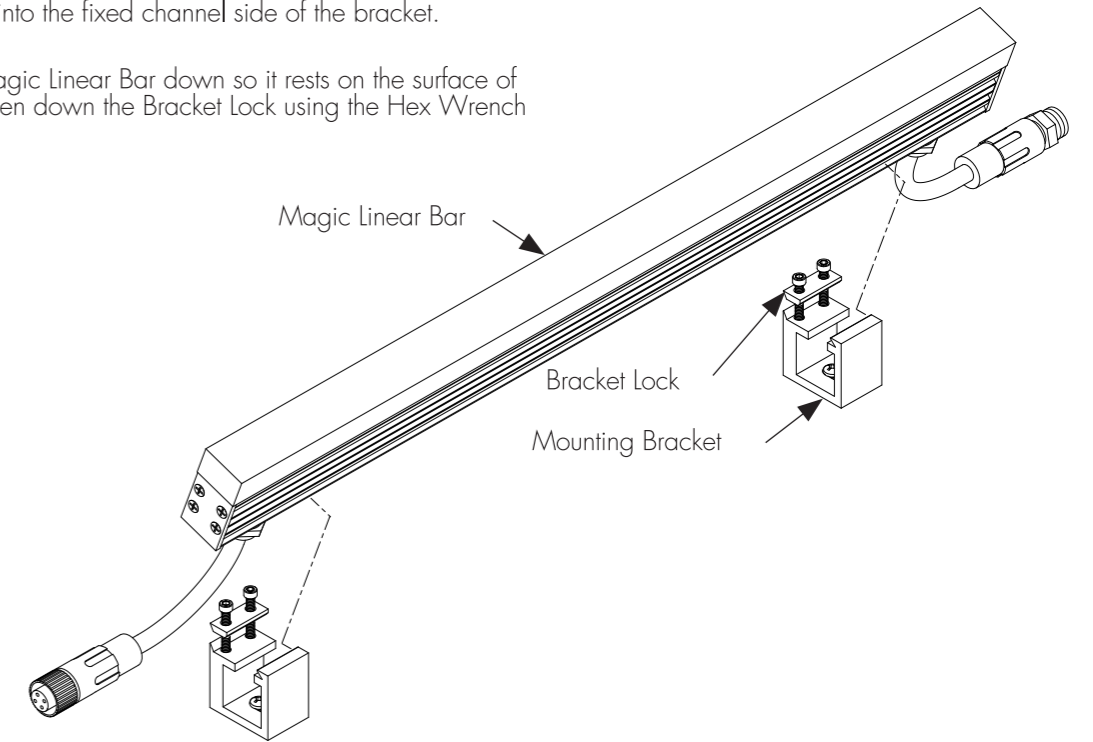

Step 2: Loosen the two screws that secure the Bracket Lock on each Mounting Bracket.

Step 3: Slide the Bar into the fixed channel side of the bracket.

Step 4: Rotate the Magic Linear Bar down so it rests on the surface of the bracket and tighten down the Bracket Lock using the Hex Wrench provided.