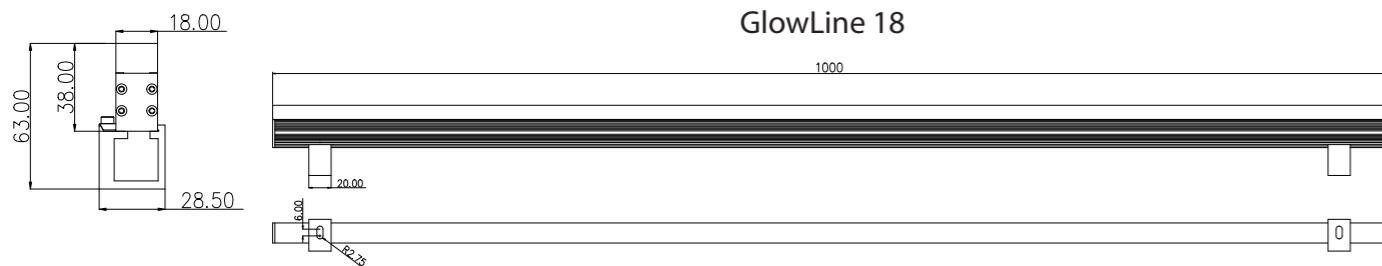

GlowLine 18mm CD Linear XS

LM181006003

Dimension

Clear diffuser

Opal acrylic diffuser

Warranty
5 Year Warranty

Control
Standard DMX512 control protocol (Max 44 frames / second).
The communication between fittings can be synchronised perfectly under use of Titan Artnet Controller.

Protection
Lightning and ESD Protection
Electrical Protections: short circuit, over current, over voltage and over temperature.

Ordering Information

Product	Diffuser	Width	Length	LED QTY	LED Color
L	M	18	100	96	03
DMX Linear Bar	C Clear Diffuser M Acrylic Square Diffuser	18mm Wide	030 305mm 060 610mm 090 915mm 120 1220mm 050 500mm 100 1000mm	18 LEDs 36 LEDs 54 LEDs 72 LEDs 30 LEDs 60 LEDs	01 White 03 RGB 04 RGBW

Colors

LM181006001					LM181006003					LM181006004				
2700K	3000K	4000K	5700K	6500K	RGB					RGBW 4 in 1				

LED

LED Source	SMD3535
LED QTY	60pcs
Beam Angle	120°

Electrical

Input voltage	24VDC
power consumption	12W per meter

Control

Protocol	ON/OFF	DMX512		
Pixels	1 pixel per meter	5 pixel per meter	10 pixel per meter	20 pixel per meter
Addressing options	Auto/Manual addressing			

Physical

Housing Material	Aluminium
Finish	Black/White/Silver
Lense	Clear/Opal/Black
Mounting Options	Surface mount
Luminaire Connection	4PIN cable with screw lock connector for DC and DMX