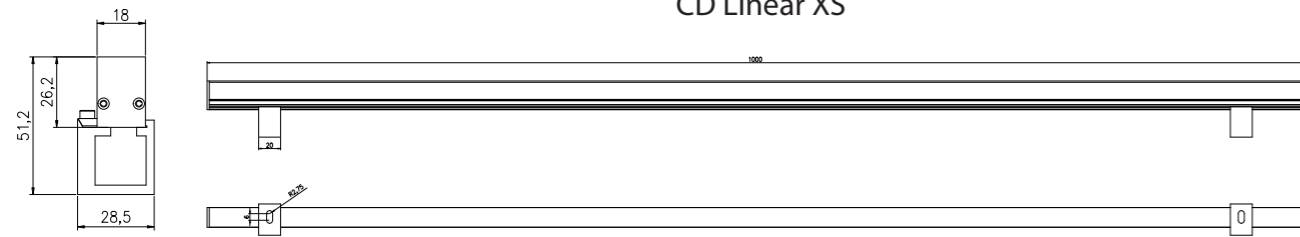

GlowLine 18mm CD Linear XS

LM181006003

Dimension

Clear diffuser

Opal acrylic diffuser

Warranty
5 Year Warranty

Control
Standard DMX512 control protocol (Max 44 frames / second).
The communication between fittings can be synchronised perfectly under use of Titan Artnet Controller.

Protection
Lightning and ESD Protection
Electrical Protections: short circuit, over current, over voltage and over temperature.

Ordering Information

Product	Diffuser	Width	Length	LED QTY	LED Color
L	M	18	100	96	03
DMX Linear Bar	C Clear Diffuser M Acrylic Square Diffuser	18mm Wide	030 305mm 060 610mm 090 915mm 120 1220mm 050 500mm 100 1000mm	18 LEDs 36 LEDs 54 LEDs 72 LEDs 30 LEDs 60 LEDs	01 White 03 RGB 04 RGBW

Colors

LM181006001					LM181006003					LM181006004				
2700K	3000K	4000K	5700K	6500K	RGB					RGBW 4 in 1				

LED

LED Source	SMD3535
LED QTY	60pcs
Beam Angle	120°

Electrical

Input voltage	24VDC
power consumption	12W per meter

Control

Protocol	ON/OFF	DMX512		
Pixels	1 pixel per meter	5 pixel per meter	10 pixel per meter	20 pixel per meter
Addressing options	Auto/Manual addressing			

Physical

Housing Material	Aluminium
Finish	Black/White/Silver
Lense	Clear/Opal/Black
Mounting Options	Surface mount
Luminaire Connection	4PIN cable with screw lock connector for DC and DMX