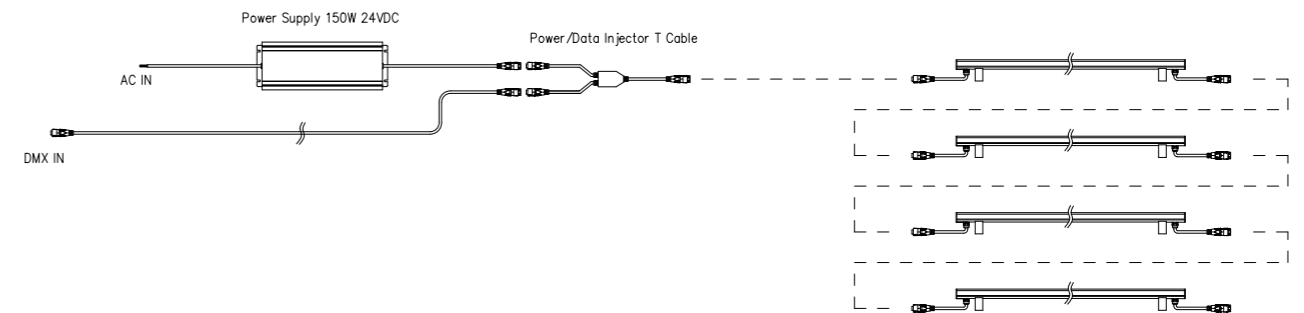

Ordering Information

Product	Diffuser	Width	Length	LED QTY	LED Color
L	M	18	100	96	03
DMX Linear Bar	C Clear Diffuser M Acrylic Square Diffuser	18mm Wide	030 305mm 060 610mm 090 915mm 120 1220mm 050 500mm 100 1000mm	18 LEDs 36 LEDs 54 LEDs 72 LEDs 30 LEDs 60 LEDs	01 White 03 RGB 04 RGBW

Colors

LM181006001					LM181006003					LM181006004				
2700K	3000K	4000K	5700K	6500K	RGB					RGBW 4 in 1				

LED

LED Source	SMD3535
LED QTY	60pcs
Beam Angle	120°

Electrical

Input voltage	24VDC
power consumption	12W per meter

Control

Protocol	ON/OFF	DMX512		
Pixels	1 pixel per meter	5 pixel per meter	10 pixel per meter	20 pixel per meter
Addressing options	Auto/Manual addressing			

Physical

Housing Material	Aluminium
Finish	Black/White/Silver
Lense	Clear/Opal/Black
Mounting Options	Surface mount
Luminaire Connection	4PIN cable with screw lock connector for DC and DMX

Environment

Operating Temperature	-30° to 60°	Humidity	0-95%, non-condensing
Startup Temperature	-30° to 60°	IP	Outdoor IP66
Storage Temperature	-40° to 80°		

Certificate

Mounting Instructions

Step 1: Attach Brackets to the mounting surface with appropriate fasteners (ie: wood screws for wood).

Step 2: Loosen the two screws that secure the Bracket Lock on each Mounting Bracket.

Step 3: Slide the Bar into the fixed channel side of the bracket.

Step 4: Rotate the Magic Linear Bar down so it rests on the surface of the bracket and tighten down the Bracket Lock using the Hex Wrench provided.

Wiring Diagram

Luminair Interconnection

Maximim Run Lengths

	8W per meter	10W per meter	12W per meter
24VDC	up to 18meter	up to 14meter	up to 12meter