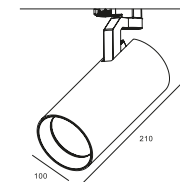

TIGRA	02.107A03000
Power	42W/50W
Beam angle	15°/23°/36°/50°
Color temperature	2700K/3000K/3500K/4000K
Light efficiency	84lm/W
Color rendering index	≥90
Operating temperature	-25-50°C
Rated life hours	35,000-50,000H LM80
LED chip	C OB

OPTIONS	
1	Non-DIM
2	TRIAC

SUITABLE TRACK SYSTEM	
1	3-CIRCUITS
2	1-CIRCUIT

TIGRA

COLOUR | BK ■ WH □ | MATERIAL | AL