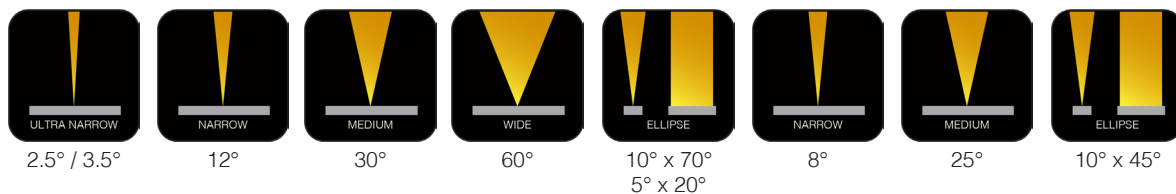

ZEUS S

SINGLE HEAD HIGH POWERED FLOODLIGHT

Key Features

Ultra High Powered 75W

220-240VAC

CREE LEDs

RGBW Quad Chip x 12

Single Colour / RGBW / RGBA x 12

80,000 hr life

DMX 512 Control

Illumination

Control

Classification & Certifications

Optical Performance

White / Single Colour / RGBW / RGBA

RGBW Quad

Finishes

light
different

Accessories

Glare Shield

Dimensions

Standard

With Glare Shield