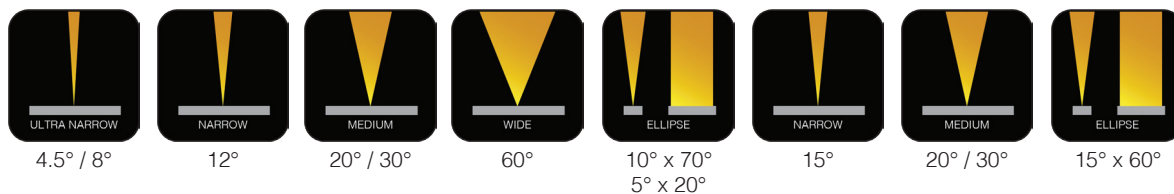

GHOST S

Compact Adjustable Inground Luminaire

Key Features

Compact Powered 20W

220-240VAC

OSRAM & CREE LEDs

RGBW Quad Chip

Single Colour / RGBW / RGBA

IP68

DMX 512 Control

Stainless Steel & Plastic Construction

Multiplane Adjustment

15° / -5° & +-25°

Illumination

Control

Classification & Certifications

Optical Performance

White / Single Colour / RGBW / RGBA

RGBW Quad

Finishes

SILVER

light
different

Adjustment

Dimensions