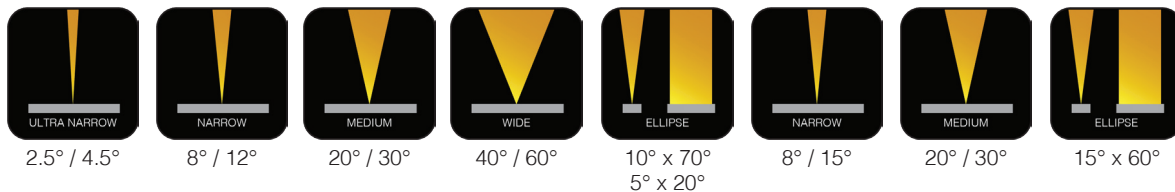

KOSMOS M

Elegant Mid Powered Spotlight

Key Features

45W Single Colour / 60W RGBW

220-240VAC

CREE LEDs
RGBW Quad Chip
Single Colour

80,000 hr life

DMX 512 Control
DALI - Single Colour Only

Illumination

Control

Classification & Certifications

Optical Performance

White / Single Colour

RGBW Quad

Finishes

light
different

Dimensions