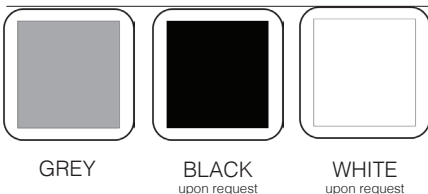

Illumination

Control

Classification & Certifications

Optical Performance

White / Single Colour

RGBW Quad

Finishes

light
different

Dimensions