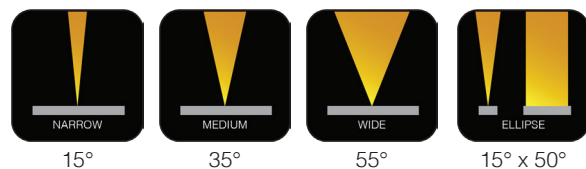

## Illumination

## Control

## Optical Performance

White / Single Colour