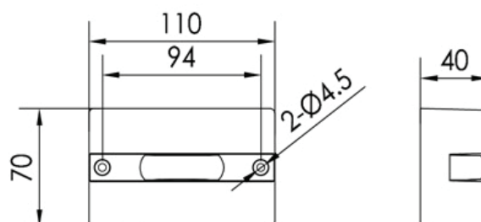

SIDEWINDER

Window Illuminator

Key Features

3W
24VDC

CREE LEDs
Single Colour
RGBW
IP65
Elliptical Optic Distribution
DMX onboard
Remote Driver (DALI)

Illumination

Classification & Certifications

Optical Performance

White / Single Colour

2° x 120°

Dimensions

Finishes