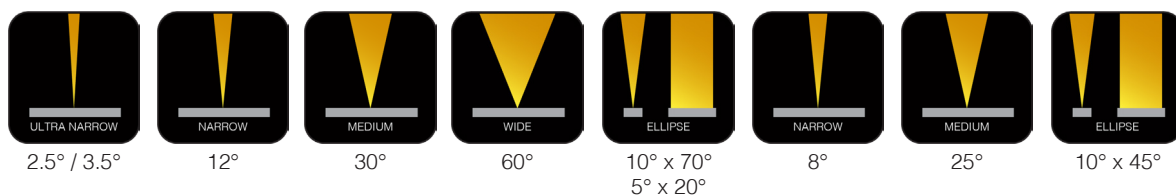

ZEUS L

SINGLE HEAD ULTRA HIGH POWERED FLOODLIGHT

Key Features

Ultra High Powered 360W

220-240VAC

CREE LEDs

RGBW Quad Chip x 40

Single Colour / RGBW / RGBA x 90

80,000 hr life

DMX 512 Control

Illumination

Control

Classification & Certifications

Optical Performance

White / Single Colour / RGBW / RGBA

RGBW Quad

Finishes

light
different

Accessories

Glare Shield

Dimensions

Standard

With Glare Shield