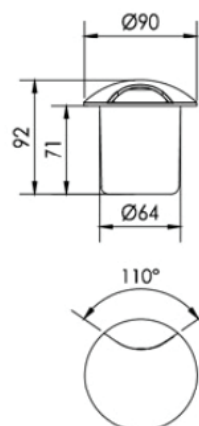

Illumination

Classification & Certifications

Dimensions